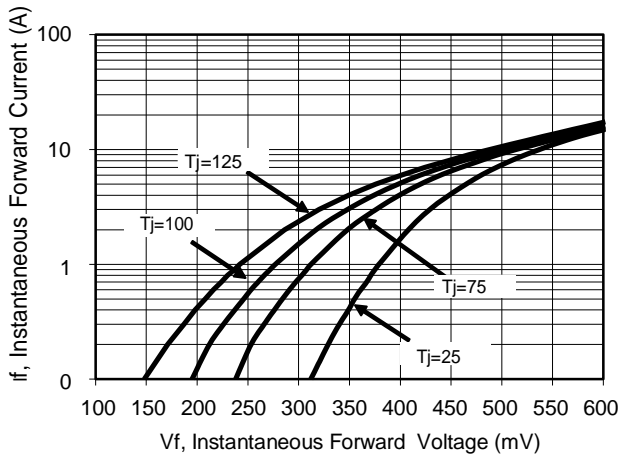

76\$ /

RATINGS AND CHARACTERISTICS CURVES (TA = 25 °C unless otherwise noted)

PACKAGE OUTLINE DIMENSIONS

DO-201AD

				C	
				1.4	
				1.1	
				5.1	