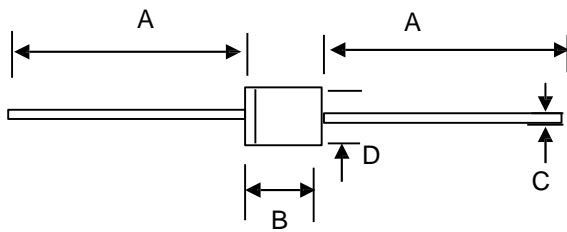

76\$ /

RATINGS AND CHARACTERISTICS CURVES (TA = 25 °C unless otherwise noted)

PACKAGE OUTLINE DIMENSIONS

DO-201AD

				C	
				1.4	
				1.1	
				5.1	