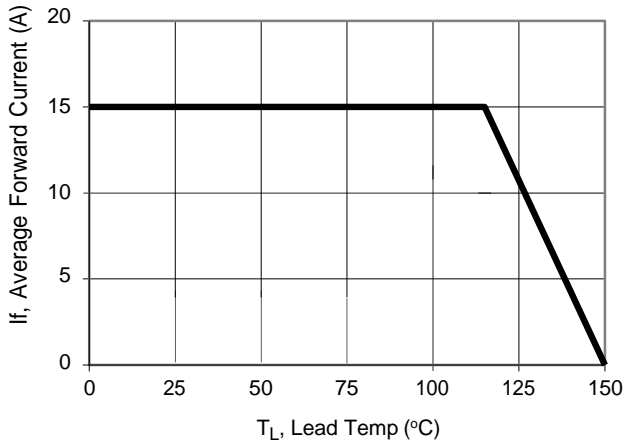

76\$ /

RATINGS AND CHARACTERISTICS CURVES (TA = 25 °C unless otherwise noted)

PACKAGE OUTLINE DIMENSIONS

DO-201AD

				C	
				1.4	
				1.1	
				5.1	