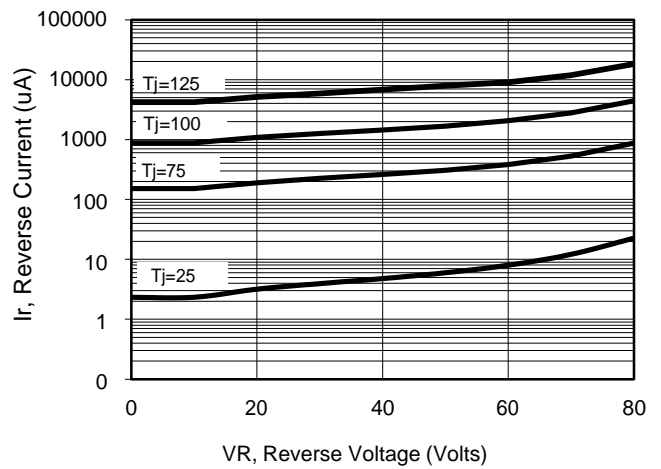

76\$ /

RATINGS AND CHARACTERISTICS CURVES (TA = 25 °C unless otherwise noted)

PACKAGE OUTLINE DIMENSIONS

DO-201AD

				C	
				1.4	
				1.1	
				5.1	