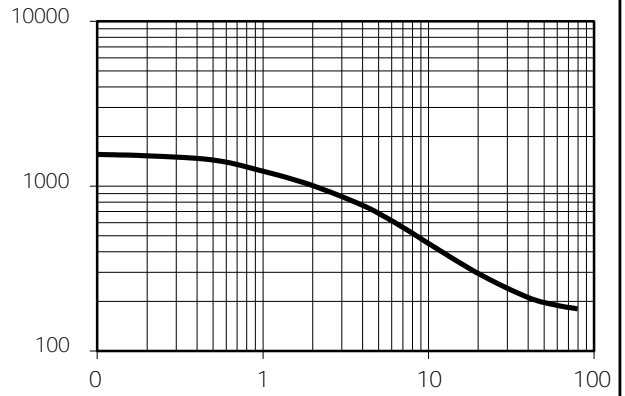

76\$ /

RATINGS AND CHARACTERISTICS CURVES (TA = 25 °C unless otherwise noted)

PACKAGE OUTLINE DIMENSIONS

DO-201AD

				C	
				1.4	
				1.1	
				5.1	